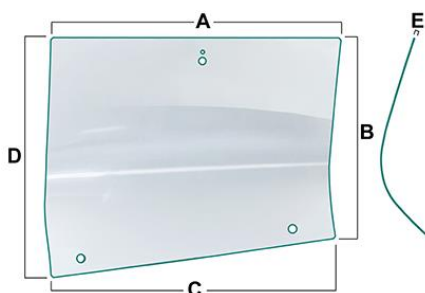

VPM7442 - LH Side window

OE Reference
816810040421

Applications
307 C, 307 LS, 307 LSA, 307 LSE, 308 C, 308 LS, 308 LSA, 308 LSE, 309 C, 309 LS, 309 LSA, 309 LSE, 310 LSE, 311 LSE, 312 LSE, 509 C, 510 C, 511 C, 512 C, 514 C, 515 C, 816, 818, 822, 824, 916, 920, 924, 926,