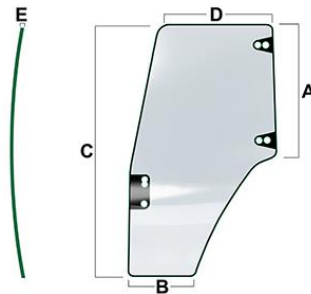

VPM7444 - RH door window

OE Reference
87302768

Applications
JX1080U, JX1090U, JX1100U, JXU105, JXU75,