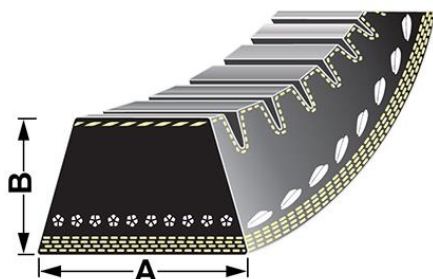

### VPE6046 - Air conditioner belt

A - 13mm  
B - 10mm  
Length - 1170mm

**OE Reference**  
X696623800000

**Applications**

4225, 4235, 4240, 4245, 4255,

**VLD4255 - Air conditioner belt**

A - 13mm  
B - 10mm  
Length - 1025mm