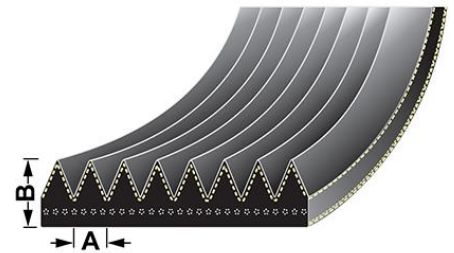

VPE6351 - Fan belt

A - 1.6mm
B - 2.9mm
Length - 2266mm

OE Reference
0021586631

Applications
Arion 610 Cmatic, Arion 620 Cmatic, Arion 630 Cmatic, Arion 640 Cmatic, Arion 610 Hexashift, Arion 620 Hexashift, Arion 630 Hexashift, Arion 640 Hexashift,