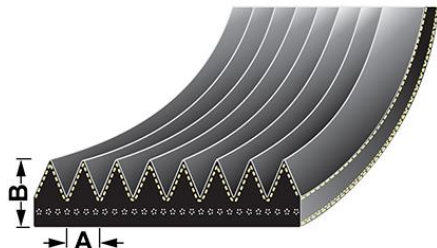

### VPE6354 - Fan belt

A - 1.6mm  
B - 2.9mm  
Length - 2669mm

**OE Reference**  
7700063621

**Applications**  
Ares 547, Ares 557, Ares 567, Ares 577, Celtis 426, Celtis 436, Celtis 446, Celtis 456,

**VPE6355 - Fan belt**

A - 1.6mm  
B - 2.9mm  
Length - 2295mm

**OE Reference**  
7700066453

**Applications**  
Ares 826, Ares 836, Ares 816 Quadrishift, Ares 826 Quadrishift, Ares 836 Quadrishift,

**VPE6359 - Fan belt**

A - 1.6mm  
B - 2.9mm  
Length - 1610mm