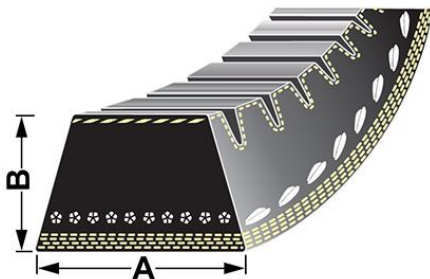

VPE6371 - Air conditioner belt

A - 13mm
B - 10mm
Length - 1160mm

OE Reference
3582951M1

Applications
8170, 8180,