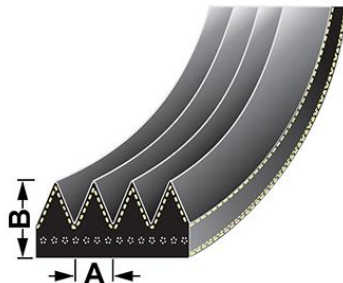

VPE6365 - Air conditioner belt

A - 1.6mm
B - 2.9mm
Length - 948mm

OE Reference
6529362M1

Applications

7-145, 7-165, 7-180 Tier 4, 7-185, 7-190, 7-195 Tier 4, 7-205 Tier 4, 7-210, 7-220 Tier 4, 7-230, 7-235 Tier 4,