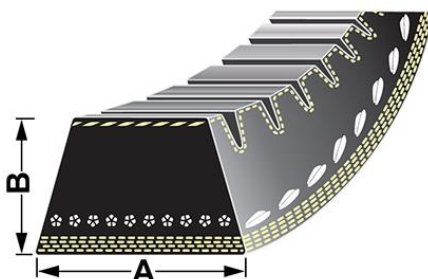

VPE6366 - Fan belt

A - 13mm
B - 10mm
Length - 2214mm

OE Reference
3671159M1

Applications

Landpower 125, Landpower 130, Landpower 160, Mythos 115, New Legend 125 TDI, New Legend 130 TDI, New Legend 135 TDI,