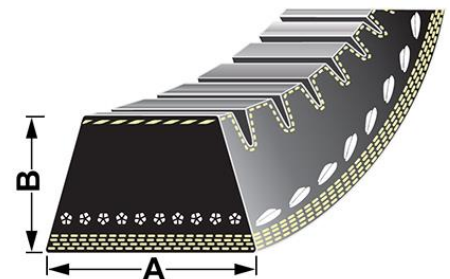

VPE6391 - Air conditioner belt

A - 13mm
B - 10mm
Length - 1225mm

OE Reference
3714894M1

Applications
5445, 5455, 6160, 6170,