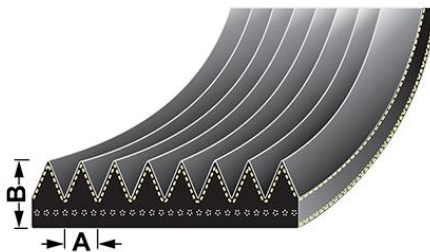

VPE6349 - Fan belt

A - 1.6mm
B - 2.9mm
Length - 2580mm

OE Reference
0011035850

Applications
Arion 510, Arion 520, Arion 530, Arion 540, Arion 610, Arion 610C, Arion 620, Arion 620C, Arion 630, Arion 630C, Arion 640, Arion 640C, Axion 810, Axion 820, Axion 830, Axion 840, Axion 850, Axion 810 C-Matic, Axion 820 C-Matic, Axion 830 C-Matic,