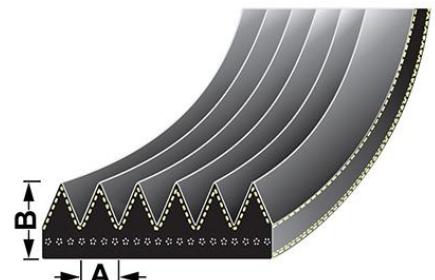

VPE6380 - Air conditioner belt

A - 1.6mm
B - 2.9mm
Length - 1631mm

OE Reference
4281725M1

Applications
5465 Tier 3, 5475 Tier 3, 6465 Tier 3, 6475 Tier 3, 6480 Tier 3, 7465 Tier 3, 7475 Tier 3, 7480 Tier 3,