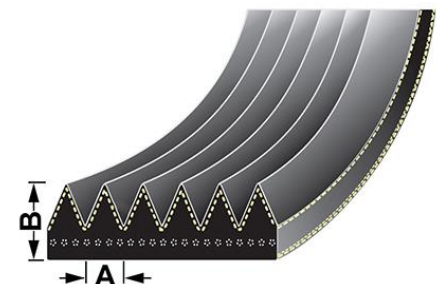

**VPE6390 - Fan belt**

A - 1.6mm  
B - 2.9mm  
Length - 1815mm

**OE Reference**  
4296120M1

**Applications**  
6497 Tier 3, 6499 Tier 3, 8450 Tier 3, 8460 Tier 3,

**VPE6409 - Fan belt**

A - 1.6mm  
B - 2.9mm  
Length - 856mm