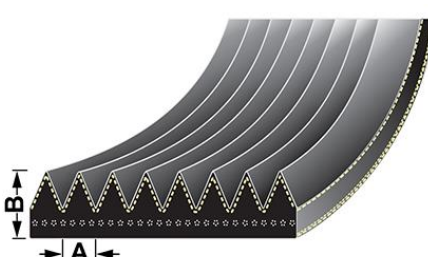

### VPE6367 - Fan belt

A - 1.6mm  
B - 2.9mm  
Length - 1591mm

**OE Reference**  
6509412M1

**Applications**

7-180 Tier 4, 7-195 Tier 4, 7-205 Tier 4, 7-220 Tier 4, 7-235 Tier 4,

**VPE6182 - Fan belt**

A - 13mm  
B - 10mm  
Length - 1416mm