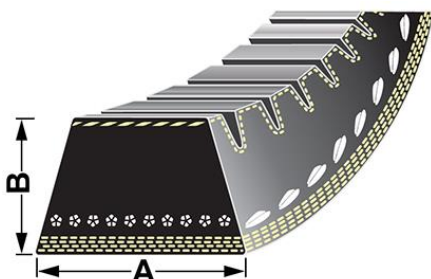

### VPE6346 - Fan belt

A - 1.6mm  
B - 2.9mm  
Length - 1795mm

**OE Reference**  
4287320M1

**Applications**

5460 Tier 3, 5470, 5470 Tier 3, 5480, 5480 Tier 3, 6460 Tier 3,

**VPE6372 - Fan belt**

A - 13mm  
B - 10mm  
Length - 1295mm