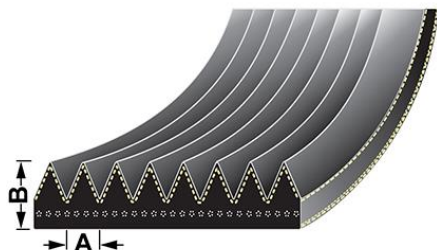

VPE6445 - Fan belt

A - 3.56mm
B - 5mm
Length - 2300mm

OE Reference
L115659

Applications
6100, 6200, 6300, 6600, 6100SE, 6200SE, 6300SE, 6400SE,