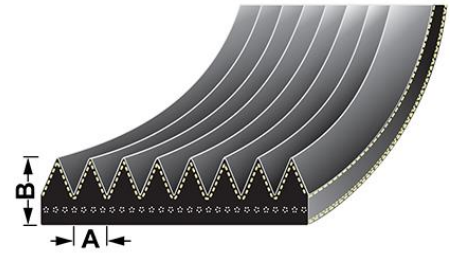

VPE6413 - Fan belt

A - 1.6mm
B - 2.9mm
Length - 1541mm

OE Reference
4377737M2

Applications

5608 Dyna 4, 5609 Dyna 4, 5610 Dyna 4,