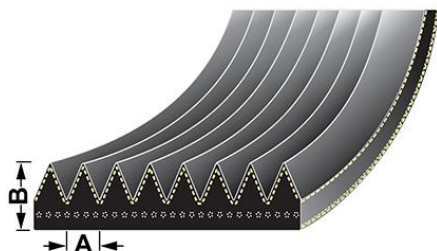

Engine

VPE6443 - Fan belt

A - 3.56mm
B - 5mm
Length - 2230mm

OE Reference
L110606

Applications
6100, 6300,