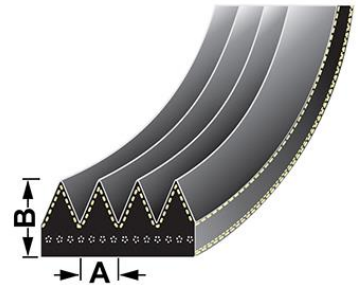

VPE6389 - Air conditioner belt

A - 1.6mm
B - 2.9mm
Length - 1072mm

OE Reference
4294249M2

Applications
5425 Tier 3, 5435 Tier 3,