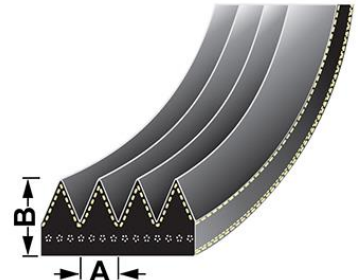

VPE6376 - Air conditioner belt

A - 1.6mm
B - 2.9mm
Length - 1150mm

OE Reference
4273269M1

Applications
6465, 6475, 6480, 7465, 7475, 7480, 8470, 8470 Tier 3, 8480, 8480 Tier 3,