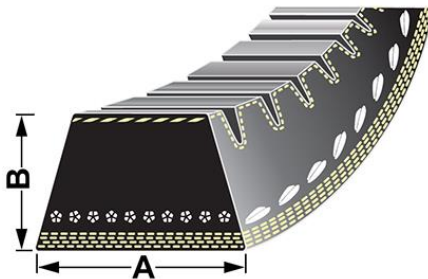

VPE6400 - Air conditioner belt

A - 13mm
B - 10mm
Length - 885mm

OE Reference
700462A1

Applications
CX105, CX75, CX85, CX95, CX100 Syncro, CX105 Syncro, CX110 Syncro, CX90 Syncro, CX100 Syncro RE, CX105 Syncro RE, CX110 Syncro RE, CX90 Syncro RE, CX100 XtraShift, CX105 XtraShift, CX110 XtraShift, CX90 XtraShift, CX100 XtraShift RE, CX105 XtraShift RE,