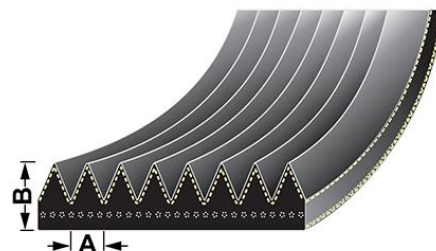

VPE6447 - Fan belt

A - 3.56mm
B - 5mm
Length - 3021mm

OE Reference
L200916

Applications
6195M, 6190R, 6195R, 6210R, 6215R,