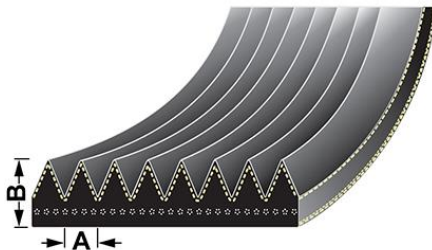

VPE6334 - Fan belt

A - 3.56mm
B - 5mm
Length - 2515mm

OE Reference
7700050644

Applications

Ares 725, Ares 735, Ares 815, Ares 825, Ares 836,