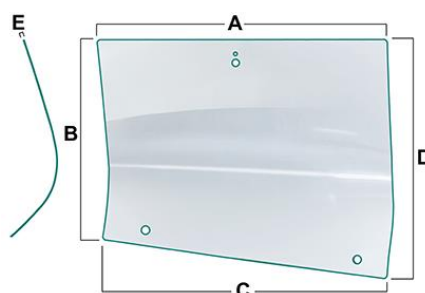

VPM7441 - RH Side window

OE Reference
816810040431

Applications
307 C, 307 LS, 307 LSA, 307 LSE, 308 C, 308 LS, 308 LSA, 308 LSE, 309 C, 309 LS, 309 LSA, 309 LSE, 310 LSE, 311 LSE, 312 LSE, 509 C, 510 C, 511 C, 512 C, 514 C, 515 C, 816, 818, 822, 824, 916, 920, 924, 926,