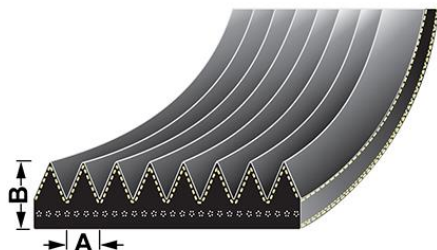

VPE6446 - Fan belt

A - 3.56mm
B - 5mm
Length - 2315mm

OE Reference
L110609

Applications
6100, 6300,