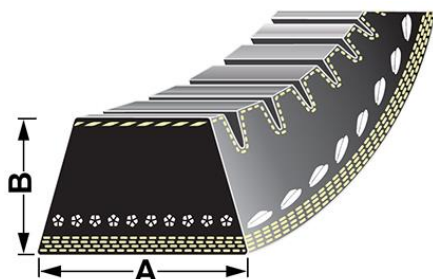

### VPF6049 - Starter motor 2.8kW

**OE Reference**  
130100090735

**Applications**  
9078, 9086, 9094, M968, M975, M9078, M9083, M9086, M9094,

---

**Engine**

**VPE6402 - Air conditioner belt**

A - 13mm  
B - 10mm  
Length - 900mm