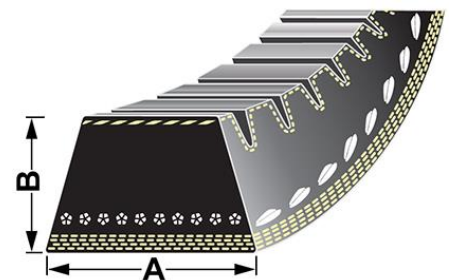

VPE6408 - Fan belt

A - 13mm
B - 10mm
Length - 1400mm

OE Reference
435074A2

Applications
MTX110, MTX125, MTX140, MTX155, MTX175, MTX200,