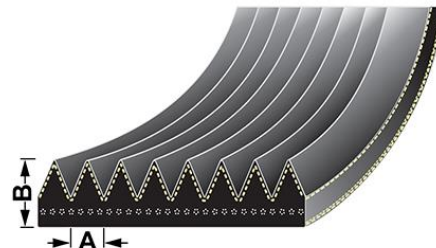

A - 1.6mm  
B - 2.9mm  
Length - 2295mm

**OE Reference**  
7700066453

**Applications**  
Ares 826, Ares 836, Ares 816 Quadrishift, Ares 826 Quadrishift, Ares 836 Quadrishift,

**VPE6359 - Fan belt**

A - 1.6mm  
B - 2.9mm  
Length - 1610mm

**OE Reference**  
7700068536

**Applications**  
Ares 616, Ares 656, Ares 696,

**VPE6356 - Fan belt**

A - 1.6mm  
B - 2.9mm  
Length - 2015mm

**OE Reference**  
7700066699

**Applications**  
Celtis 426, Celtis 436, Celtis 446, Celtis 456,

**VPE6360 - Fan belt**

A - 1.6mm  
B - 2.9mm  
Length - 2404mm

**OE Reference**  
7700071570

**Applications**  
Ares 617, Ares 657, Ares 697,

**VPE6357 - Fan belt**

A - 1.6mm  
B - 2.9mm  
Length - 1930mm

**OE Reference**  
7700066725