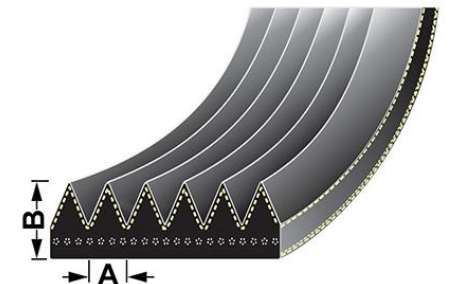

VPE6415 - Fan belt

A - 1.6mm
B - 2.9mm
Length - 1531mm

OE Reference
4392661M1

Applications

5611 Dyna 4, 5611 Dyna 6, 5612 Dyna 4, 5612 Dyna 6, 5613 Dyna 4, 5613 Dyna 6,