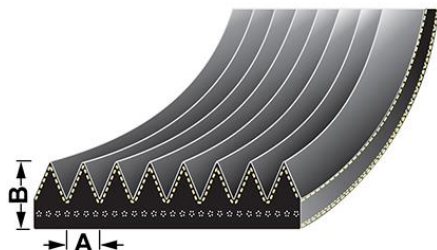

VPE6444 - Fan belt

A - 3.56mm
B - 5mm
Length - 2285mm

OE Reference
L115658

Applications
6200, 6400, 6600, 6800, 6900, 6100SE, 6200SE, 6300SE, 6400SE,