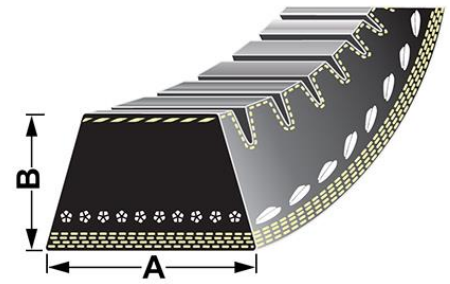

**VPE6401 - Air conditioner belt**

A - 13mm  
B - 10mm  
Length - 1157mm

**OE Reference**  
700464A1

**Applications**  
MTX155, MTX175,

**VPE6406 - Fan belt**

A - 13mm  
B - 10mm  
Length - 1282mm

**OE Reference**  
3669118M1