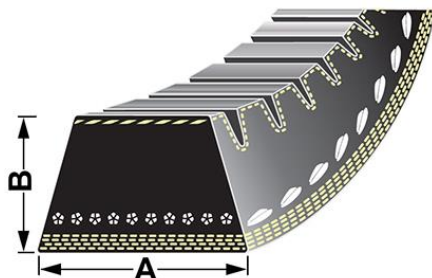

VPE6187 - Air conditioner belt

A - 13mm
B - 10mm
Length - 1100mm

OE Reference
3654924M1

Applications
MC110 Power 4 RE, X60.20, X60.30,