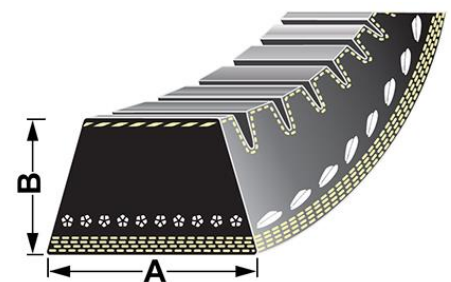

VPE6402 - Air conditioner belt

A - 13mm
B - 10mm
Length - 900mm

OE Reference
V32889500

Applications

4435, 4445, 4455,