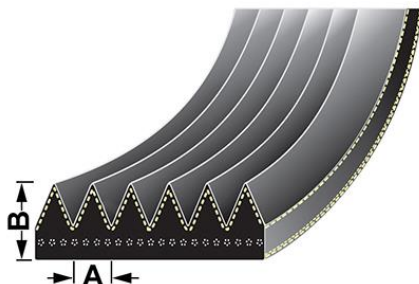

VPE6441 - Fan belt

A - 3.56mm
B - 5mm
Length - 1740mm

OE Reference
L111148

Applications
6100, 6200, 6300, 6400,