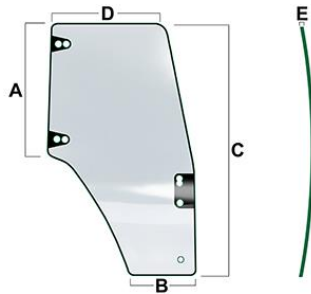

VPM7445 - LH door window

OE Reference
87302769

Applications
JX1080U, JX1090U, JX1100U, JXU105, JXU75,