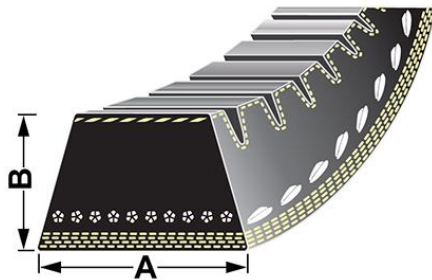

Engine

VPE6416 - Fan belt

A - 13mm
B - 10mm
Length - 1535mm

OE Reference
452578A2

Applications
MC120 Power 6 Tier 2, MC135 Power 6 Tier 2,