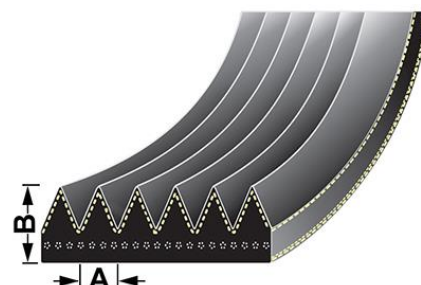

VPE6423 - Fan belt

A - 1.6mm
B - 2.9mm
Length - 905mm

OE Reference
V63467600

Applications
N103 H5, N93 H3,