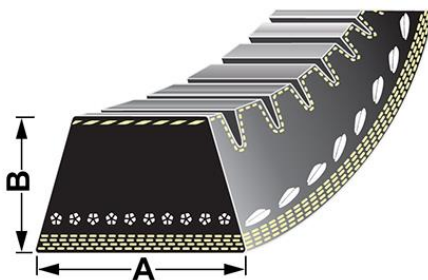

VPE6401 - Air conditioner belt

A - 13mm
B - 10mm
Length - 1157mm

OE Reference
700464A1

Applications
MTX155, MTX175,