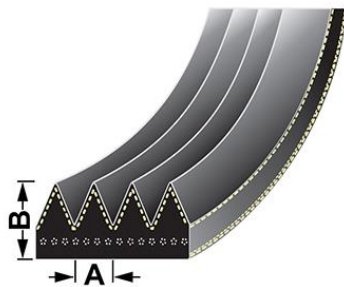

VPE6387 - Air conditioner belt

A - 1.6mm
B - 2.9mm
Length - 1111mm

OE Reference
4292995M2

Applications
5445 Tier 3, 5455 Tier 3, 6445 Tier 3, 6455 Tier 3,