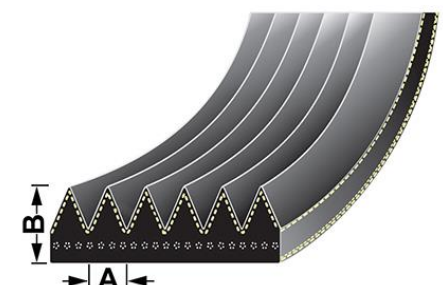

VPE6346 - Fan belt

A - 1.6mm
B - 2.9mm
Length - 1795mm

OE Reference
4287320M1

Applications

5460 Tier 3, 5470, 5470 Tier 3, 5480, 5480 Tier 3, 6460 Tier 3,