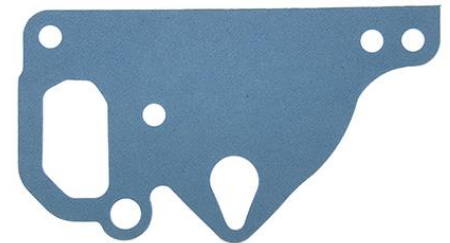

VPE2628 - Water pump gasket

OE Reference
V836120129

Applications
3615, 3625, 3625 Tier 3, 3630, 3635, 3635 Tier 3, 3640 Tier 3, 3645, 3645 Tier 3, 3650, 3660, 4435, 4435 Tier 3, 4445, 4445 Tier 3, 4455, 4455 Tier 3, 5470, 5480, 5608 Dyna 4, 5609 Dyna 4, 5610 Dyna 4,