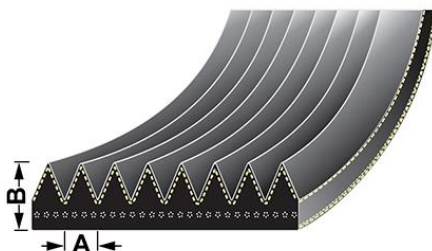

VPE6318 - Fan belt

A - 1.6mm
B - 2.9mm
Length - 2710mm

OE Reference
7700062485

Applications

Celtis 426, Celtis 436, Celtis 446, Celtis 456,