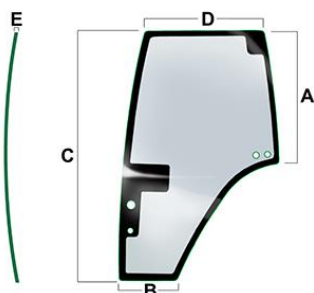

### VPM7444 - RH door window

**OE Reference**  
87302768

**Applications**  
T5030, T5060, TL100A, TL80A, TL90A,

**VPM7443 - LH door window**

**OE Reference**  
H816810030330

**Applications**  
307 C, 307 LS, 307 LSA, 307 LSE, 308 C, 308 LS, 308 LSA, 308 LSE, 309 C, 309 LS, 309 LSA, 309 LSE, 310 LSE, 311 LSE, 312 LSE, 509 C, 510 C, 511 C, 512 C, 514 C, 515 C, 816, 818, 822, 824, 916, 920, 924, 926,