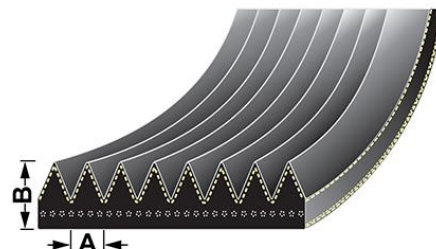

VPE6384 - Fan belt

A - 1.6mm
B - 2.9mm
Length - 1594mm

OE Reference
4285560M3

Applications
5465 Tier 3, 5475 Tier 3, 6465 Tier 3, 6475 Tier 3, 6480 Tier 3, 7465 Tier 3, 7475 Tier 3, 7480 Tier 3,