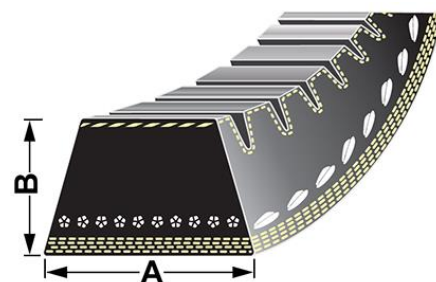

VPE6425 - Fan belt

A - 13mm
B - 10mm
Length - 1330mm

OE Reference
V684121350

Applications
600, 600L, A65,