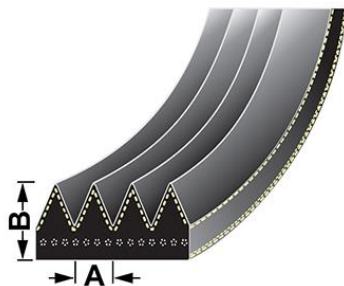

**VPE6389 - Air conditioner belt**

A - 1.6mm  
B - 2.9mm  
Length - 1072mm

**OE Reference**  
4294249M2

**Applications**  
5425 Tier 3, 5435 Tier 3,

**VPE6386 - Air conditioner belt**

A - 1.6mm  
B - 2.9mm  
Length - 980mm