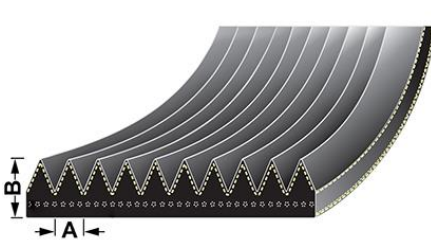

**VPE6378 - Fan belt**

A - 1.6mm  
B - 2.9mm  
Length - 1730mm

**OE Reference**  
4273187M1

**Applications**  
6485, 6490, 6495, 7485, 7490, 7495,

**VPE6381 - Fan belt**

A - 1.6mm  
B - 2.9mm  
Length - 1445mm