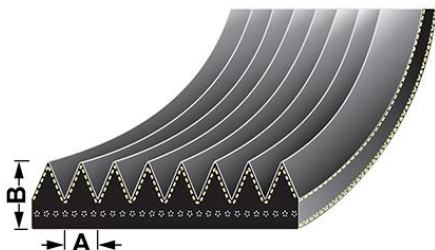

A - 3.56mm  
B - 5mm  
Length - 1740mm

**OE Reference**  
L111148

**Applications**  
6100, 6200, 6300, 6400,

**VPE6442 - Fan belt**

A - 3.56mm  
B - 5mm  
Length - 1740mm

**OE Reference**  
L111685

**Applications**  
6100, 6200, 6300, 6400,