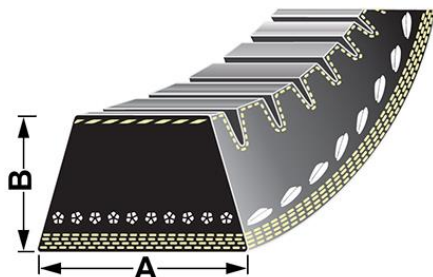

VPE6404 - Air conditioner belt

A - 13mm
B - 10mm
Length - 1000mm

OE Reference
V35354900

Applications

N101C, N101H, N111C, N111eH, N111eLS, N111H, N121H, N121LS, N141H, N141LS, N91C, N91H, N122 Direct, N122 Versu, N142 Direct, N142 Versu,