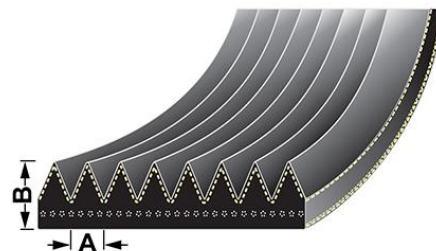

VPE6390 - Fan belt

A - 1.6mm
B - 2.9mm
Length - 1815mm

OE Reference
4296120M1

Applications
6497 Tier 3, 6499 Tier 3, 8450 Tier 3, 8460 Tier 3,