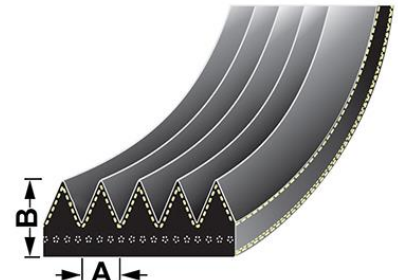

VPE6379 - Air conditioner belt

A - 1.6mm
B - 2.9mm
Length - 924mm

OE Reference
4281051M2

Applications
6465 Tier 3, 6475 Tier 3, 6480 Tier 3, 7465 Tier 3, 7475 Tier 3, 7480 Tier 3,