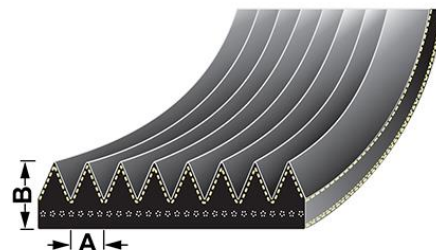

VPE6438 - Fan belt

A - 3.56mm
B - 5mm
Length - 2155mm

OE Reference
L110603

Applications
6100, 6200, 6300, 6400, 6600,