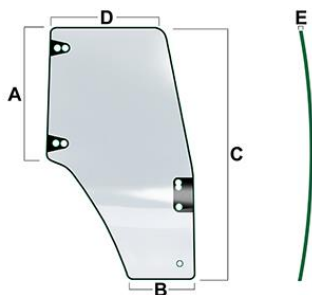

Cab

VPM7445 - LH door window

OE Reference
87302769

Applications
T5030, T5060, TL100A, TL80A, TL90A, TS6030, TS6040,