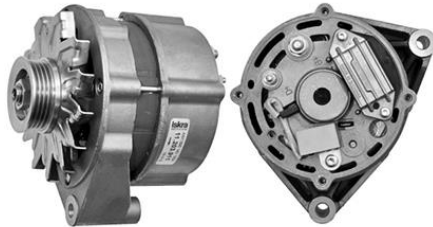

Electronic components

VPF4078 - Alternator 100A

OE Reference
0011225650

Applications
Axion 920 Tier 3b, Axion 930 Tier 3b, Axion 940 Tier 3b, Axion 950 Tier 3b,