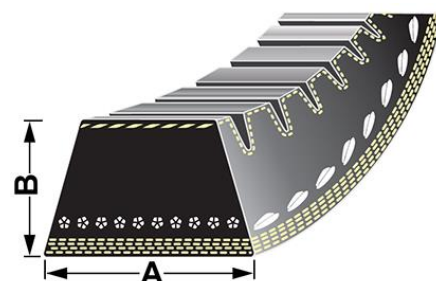

VPE6424 - Fan belt

A - 13mm
B - 10mm
Length - 1327mm

OE Reference
V684121300

Applications
600, 600L, 700, 700L, 700R, 800, 800e, 800L, 900, 900e, 900L, 865, 865S, A85, A95, 6750Hi, 6850Hi, 6600, 6600e, 6800, 6800e, X120,