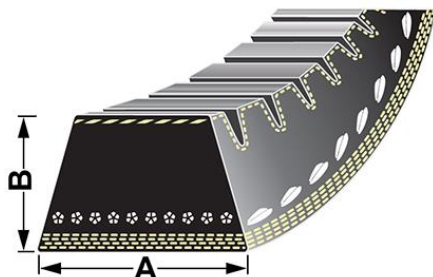

VPE6403 - Air conditioner belt

A - 13mm
B - 10mm
Length - 950mm

OE Reference
V33764400

Applications

6250Hi, 6350Hi, 6550Hi, 6650Hi, 6100, 6200, 6300, 6400, 6400LS, 6600, 6600e, T120, T120C, T120CH, T130, T130C, T130CH, T140e, T140eC, T140eCH, T150, T150C, T150CH, T160, T160C, T160CH, T170, T170C, T170CH, T180, T190, T121C, T121H, T131C, T131H, T151eH,