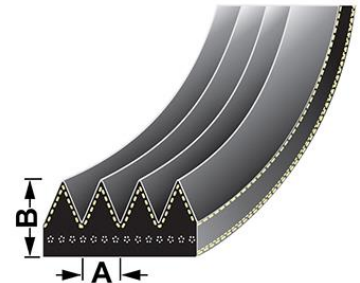

VPE6397 - Air conditioner belt

A - 1.6mm
B - 2.9mm
Length - 1091mm

OE Reference
4351270M1

Applications

5425 Tier 3, 5435 Tier 3,