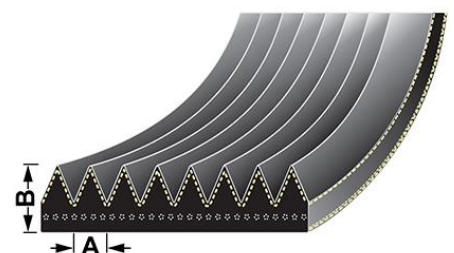

### VPE6353 - Fan belt

A - 1.6mm  
B - 2.9mm  
Length - 1540mm

**OE Reference**  
7700062268

**Applications**  
Celtis 426, Celtis 436, Celtis 446, Celtis 456,

### VPE6354 - Fan belt

A - 1.6mm  
B - 2.9mm  
Length - 2669mm

**OE Reference**  
7700063621

**Applications**  
Ares 547, Ares 557, Ares 567, Ares 577, Celtis 426, Celtis 436, Celtis 446, Celtis 456,

**VPE6355 - Fan belt**

A - 1.6mm  
B - 2.9mm  
Length - 2295mm

**OE Reference**  
7700066453

**Applications**  
Ares 826, Ares 836, Ares 816 Quadrishift, Ares 826 Quadrishift, Ares 836 Quadrishift,

**VPE6359 - Fan belt**

A - 1.6mm  
B - 2.9mm  
Length - 1610mm