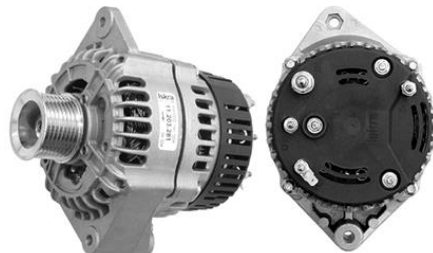

VPF8376 - Alternator 120A

OE Reference
7700071558

Applications
Ares 547, Ares 557, Ares 567, Ares 577, Ares 617, Ares 657, Ares 697,