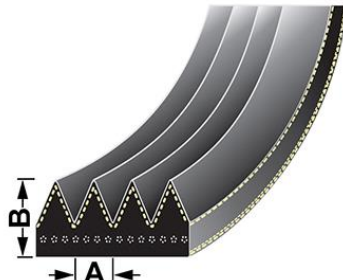

VPE6373 - Air conditioner belt

A - 1.6mm
B - 2.9mm
Length - 1220mm

OE Reference
3789028M1

Applications
6465, 6475, 6480, 7465, 7475, 7480,