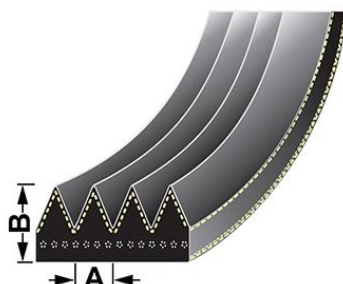

VPE6396 - Air conditioner belt

A - 1.6mm
B - 2.9mm
Length - 1054mm

OE Reference
4351269M1

Applications

5445 Tier 3, 5455 Tier 3, 5460 Tier 3, 6445 Tier 3, 6455 Tier 3, 6497 Tier 3, 6499 Tier 3,