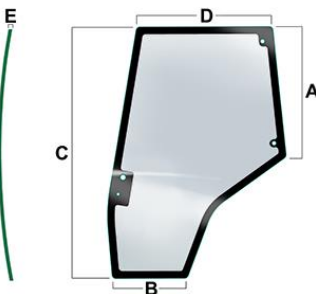

VPM7451 - LH door window

OE Reference
4272774M1

Applications
5435 Tier 3, 5455 Tier 3, 5465 Tier 3, 5480 Tier 3, 6455, 6465, 6475, 6480, 6485, 6490, 6495, 6497, 6499, 7465, 7475, 7480, 7485, 7490, 4709, 5410 Tier 3, 5420 Tier 3, 5425, 5430 Tier 3, 5435, 5440 Tier 3, 5445, 5450 Tier 3, 5455, 5460, 5460 Tier 3, 5465,