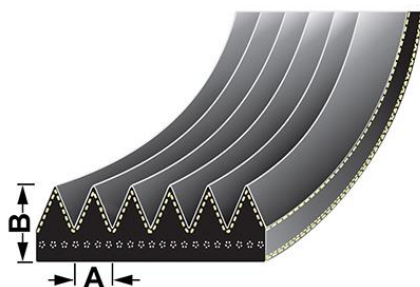

VPE6421 - Fan belt

A - 1.6mm
B - 2.9mm
Length - 1255mm

OE Reference
V39917700

Applications
N113 H5, N123 H5, N143 H3, N143 Versu, N163 Direct, N163 Versu,