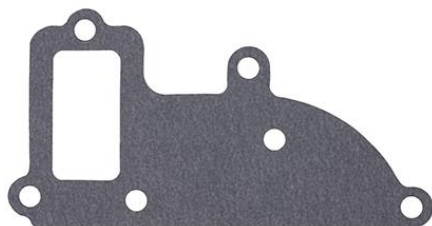

VPE2633 - Water pump gasket

OE Reference
V837081124

Applications
4707, 4708, 4709, 5611 Dyna 4, 5612 Dyna 4, 5613 Dyna 4,