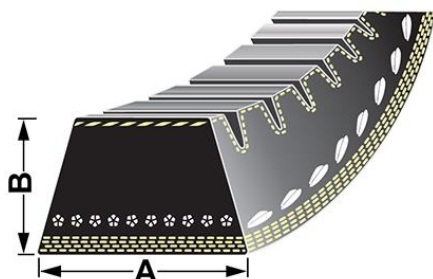

### VPE6367 - Fan belt

A - 1.6mm  
B - 2.9mm  
Length - 1591mm

**OE Reference**  
6509412M1

**Applications**

7-180 Tier 4, 7-195 Tier 4, 7-205 Tier 4, 7-220 Tier 4, 7-235 Tier 4,

**VPE6182 - Fan belt**

A - 13mm  
B - 10mm  
Length - 1416mm