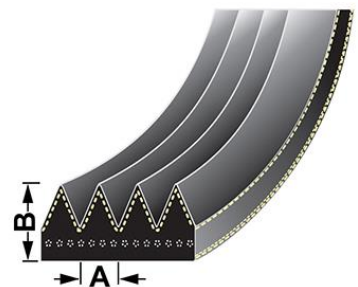

VPE6392 - Air conditioner belt

A - 1.6mm
B - 2.9mm
Length - 1060mm

OE Reference
4275784M1

Applications
6460, 6470,