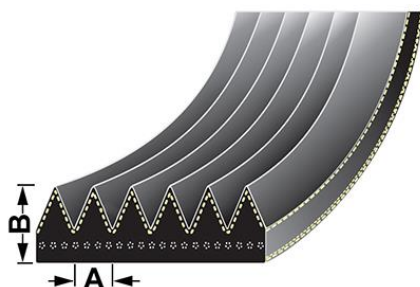

Engine

VPE6419 - Fan belt

A - 1.6mm
B - 2.9mm
Length - 1553mm

OE Reference
ACV0074960

Applications
N103 H3, N93 H3,