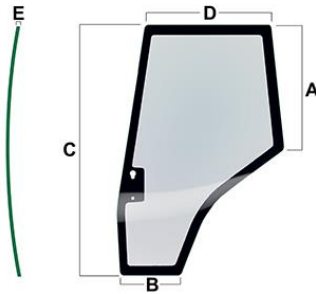

Cab

VPM7447 - LH Lower door window

OE Reference
3805643M1

Applications
4215, 4220, 4225, 4235, 4240, 4245, 4255, 4260, 4265, 4270, 4315, 4320, 4325, 4335, 4345, 4355, 4360, 4365, 4370,