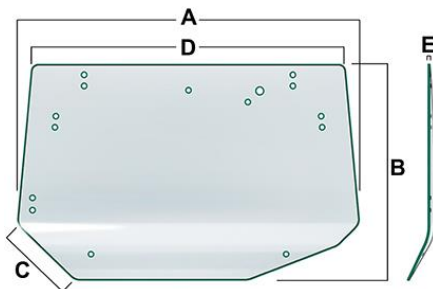

VPM7453 - Rear window

OE Reference
V36661510

Applications
S232, S262, S292, S322, S352, S233, S263, S293, T162e Direct, T162e Versu, T172 Direct, T172 Versu, T182 Direct, T182 Versu, T202 Direct, T202 Versu, T183 Direct, T193H, T203 Direct, T213 Versu,