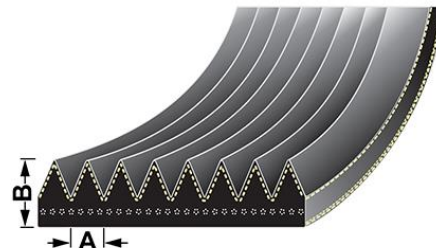

### VPE6354 - Fan belt

A - 1.6mm  
B - 2.9mm  
Length - 2669mm

**OE Reference**  
7700063621

**Applications**  
Ares 547, Ares 557, Ares 567, Ares 577, Celtis 426, Celtis 436, Celtis 446, Celtis 456,

**VPE6355 - Fan belt**

A - 1.6mm  
B - 2.9mm  
Length - 2295mm

**OE Reference**  
7700066453

**Applications**  
Ares 826, Ares 836, Ares 816 Quadrishift, Ares 826 Quadrishift, Ares 836 Quadrishift,

**VPE6359 - Fan belt**

A - 1.6mm  
B - 2.9mm  
Length - 1610mm