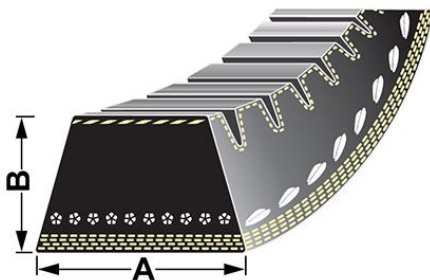

VPE6374 - Air conditioner belt

A - 13mm
B - 10mm
Length - 1190mm

OE Reference
3809175M1

Applications
4260, 4270, 4360, 4370,