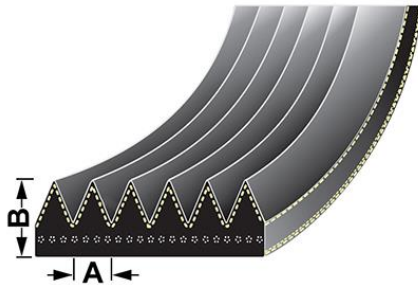

A - 1.6mm  
B - 2.9mm  
Length - 1149mm

**OE Reference**  
4294242M1

**Applications**  
5425 Tier 3, 5435 Tier 3,

**VPE6385 - Air conditioner belt**

A - 1.6mm  
B - 2.9mm  
Length - 1365mm

**OE Reference**  
4286263M1