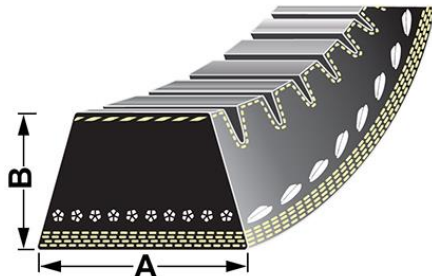

VPE6417 - Fan belt set

A - 13mm
B - 10mm
Length - 1450mm

OE Reference
706505A2

Applications
C100, C70, C80, CX105, CX75, CX85, CX95, CX100 Syncro RE, CX105 Syncro RE, CX110 Syncro RE, CX90 Syncro RE, CX100 XtraShift, CX105 XtraShift, CX110 XtraShift, CX90 XtraShift, MC105, MC115, MC95, MC110 Power 4 RE, MC115 Power 4 RE, MC130 Power 4 RE, MC105, MC115 Power 4 RE,