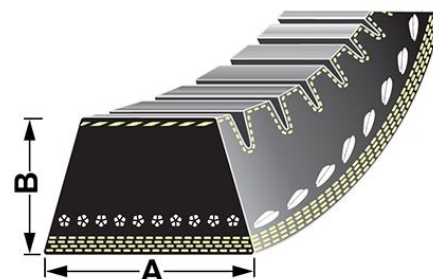

VPE6405 - Air conditioner belt

A - 13mm
B - 10mm
Length - 982mm

OE Reference
V36763300

Applications

C100, C110, C120, C120e, C130, C150, C90, M120, M120e, M130, M150, XM130, XM150,