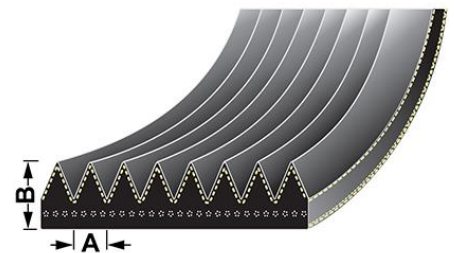

VPE6353 - Fan belt

A - 1.6mm
B - 2.9mm
Length - 1540mm

OE Reference
7700062268

Applications
Celtis 426, Celtis 436, Celtis 446, Celtis 456,