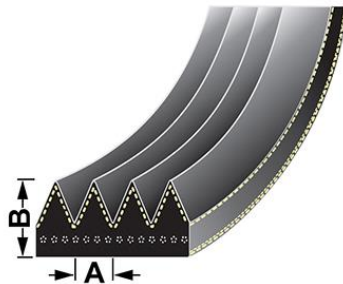

VPE6394 - Air conditioner belt

A - 1.6mm
B - 2.9mm
Length - 1122mm

OE Reference
4351264M1

Applications

5445 Tier 3, 5450 Tier 3, 5455 Tier 3, 6445 Tier 3, 6455 Tier 3,