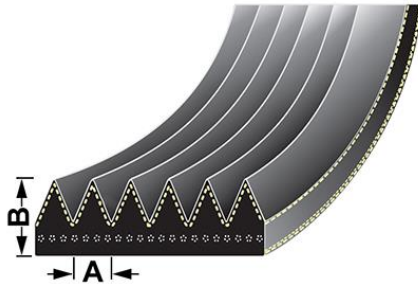

Engine

VPE6393 - Air conditioner belt

A - 1.6mm
B - 2.9mm
Length - 1143mm

OE Reference
4350583M1

Applications

4708, 5710, 5711, 6612 Dyna 4, 6613 Dyna 4, 6613 Dyna 6, 6614 Dyna 6, 6614 Dyna VT, 6615 Dyna 4, 6615 Dyna 6, 6615 Dyna VT, 6616 Dyna 6, 6616 Dyna VT, 7614 Dyna 4, 7615 Dyna 4, 7615 Dyna 6, 7615 Dyna VT, 7616 Dyna 6, 7616 Dyna VT, 7618 Dyna 6, 7618 Dyna VT,