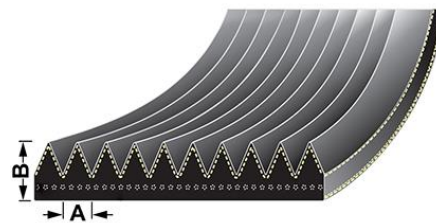

VPE6382 - Fan belt

A - 1.6mm
B - 2.9mm
Length - 1830mm

OE Reference
4282011M1

Applications
5465 Tier 3, 5475 Tier 3, 6465 Tier 3, 6475 Tier 3, 6480 Tier 3, 6485 Tier 3, 6490 Tier 3, 6495 Tier 3, 6499 Tier 3, 7465 Tier 3, 7475 Tier 3, 7480 Tier 3, 7485 Tier 3, 7490 Tier 3, 7495 Tier 3, 7497 Tier 3, 7499 Tier 3,