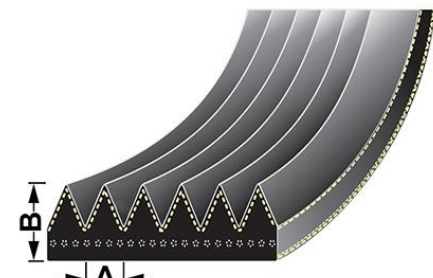

VPE6347 - Fan belt

A - 1.6mm
B - 2.9mm
Length - 1755mm

OE Reference
V685061755

Applications

A72, A72L, A82, A82L, A92L, C100, C110, C120, C130, C150, C90, M130, M150, N101C, N101H, N111C, N111H, N121H, N121LS, N91C, N91H, N122 Direct, N122 Versu, N142 Direct, N142 Versu, XM130, XM150,