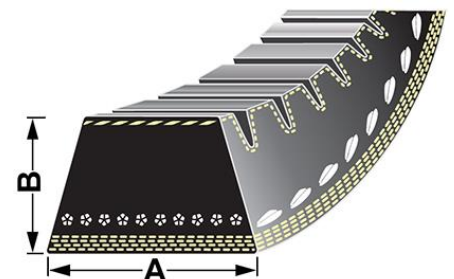

VPE6406 - Fan belt

A - 13mm
B - 10mm
Length - 1282mm

OE Reference
3669118M1

Applications

5-080H, 5-090H, 5-100H, 5-110H, 5-115H, Globalfarm 100, Globalfarm 105, Globalfarm 95, Powerfarm 100 Mech, Powerfarm 105 Mech, Powerfarm 110 Mech, Powerfarm 95 Mech, Powerfarm 100 RPS, Powerfarm 105 RPS, Powerfarm 110 RPS, Powerfarm 95 RPS, Rex 100F, Rex 100GT, Rex 100GE,