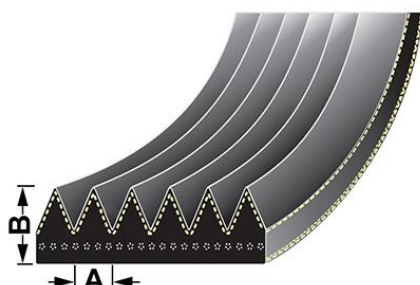

VPE6420 - Fan belt

A - 1.6mm
B - 2.9mm
Length - 1203mm

OE Reference
ACV0238640

Applications
N113 H5, N123 H5, N143 Direct, N143 H3, N163 Direct, N163 Versu,