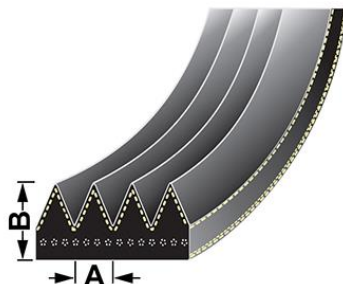

VPE6395 - Air conditioner belt

A - 1.6mm
B - 2.9mm
Length - 1159mm

OE Reference
4351267M1

Applications

5410 Tier 3, 5420 Tier 3, 5425 Tier 3, 5430 Tier 3, 5435 Tier 3, 5440 Tier 3,