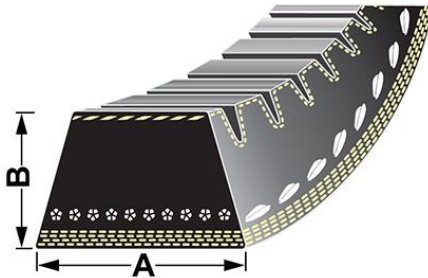

Engine

VPE6364 - Air conditioner belt

A - 13mm
B - 10mm
Length - 1054mm

OE Reference
3661438M1

Applications

Landpower 115, Landpower 160, New Legend 120, New Legend 130, New Legend 140, New Legend 160, New Legend 180, New Legend 145 TDI, New Legend 165 TDI, New Legend 185 TDI,