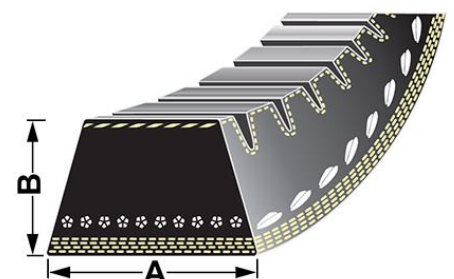

VPE6407 - Fan belt

A - 13mm
B - 10mm
Length - 1457mm

OE Reference
3671158M2

Applications

Landpower 145, Landpower 165, Landpower 185, New Legend 145 TDI, New Legend 160 TDI, New Legend 165 TDI, New Legend 185 TDI,