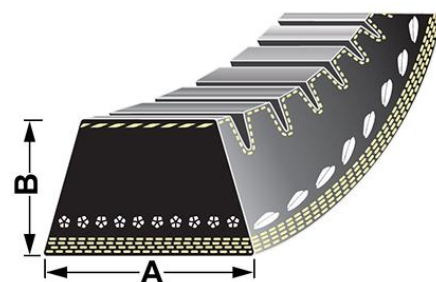

VPE6427 - Fan belt

A - 13mm
B - 10mm
Length - 1920mm

OE Reference
V684120918

Applications
A75L, A75N, A85L, A85N, A95L, A95N,