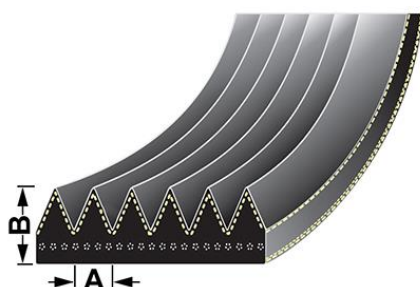

VPE6422 - Fan belt

A - 1.6mm
B - 2.9mm
Length - 1501mm

OE Reference
V39986300

Applications
N113 H3, N123 H3, N123 H5, N143 Direct, N143 H3, N163 Direct, N163 Versu,