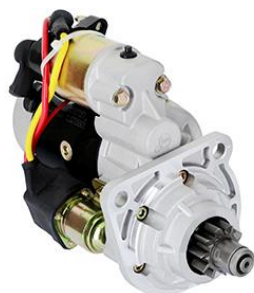

Electronic components

VPF6047 - Starter motor 3.2kW

OE Reference
142000090700,
132000090740

Applications
9115,