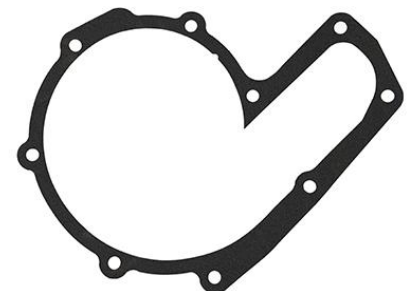

VPE2629 - Water pump gasket

OE Reference
V836338525

Applications
6485, 6490, 6497, 6497 Tier 3, 6499, 6499 Tier 3, 3670, 3690, 8140, 8150, 8160, 8240, 8250, 8260, 8450, 8450 Tier 3, 8460, 8460 Tier 3,