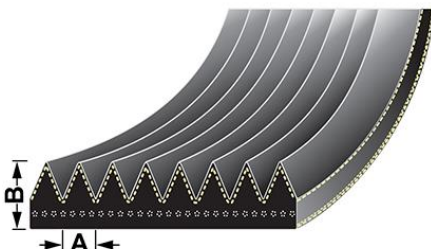

VPE6378 - Fan belt

A - 1.6mm
B - 2.9mm
Length - 1730mm

OE Reference
4273187M1

Applications
6485, 6490, 6495, 7485, 7490, 7495,