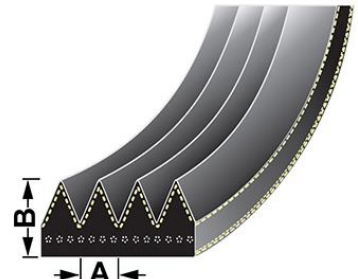

VPE6377 - Air conditioner belt

A - 1.6mm
B - 2.9mm
Length - 1170mm

OE Reference
4273270M1

Applications
6465, 6475, 6480, 7465, 7475, 7480,