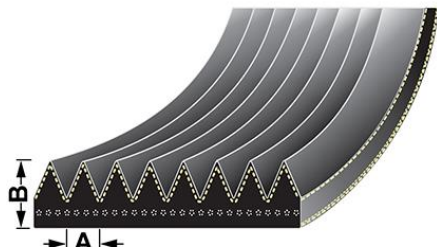

VPE6356 - Fan belt

A - 1.6mm
B - 2.9mm
Length - 2015mm

OE Reference
7700066699

Applications
Celtis 426, Celtis 436, Celtis 446, Celtis 456,