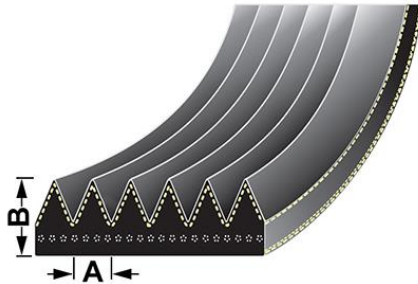

Engine

VPE6410 - Fan belt

A - 1.6mm
B - 2.9mm
Length - 1844mm

OE Reference
4374378M1

Applications

6612 Dyna 4, 6613 Dyna 4, 6613 Dyna 6, 6614 Dyna 6, 6614 Dyna VT, 6615 Dyna 4, 6615 Dyna 6, 6615 Dyna VT, 6616 Dyna 6, 6616 Dyna VT, 7614 Dyna 4, 7615 Dyna 4, 7615 Dyna 6, 7615 Dyna VT, 7616 Dyna 6, 7616 Dyna VT, 7618 Dyna 6, 7618 Dyna VT, 7619 Dyna 6, 7619 Dyna VT, 7620 Dyna 6, 7620 Dyna VT,