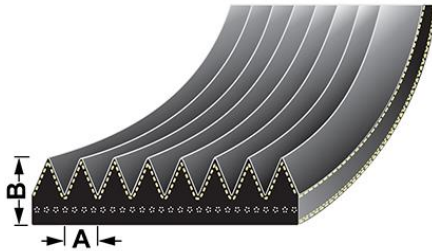

Engine

VPE6363 - Fan belt

A - 1.6mm
B - 2.9mm
Length - 2200mm

OE Reference
7700074855

Applications

Arion 610, Arion 610C, Arion 620, Arion 620C, Arion 630, Arion 630C, Arion 640, Arion 640C, Axion 810, Axion 820, Axion 830, Axion 840, Axion 850, Axion 810 C-Matic, Axion 820 C-Matic, Axion 830 C-Matic, Axion 840 C-Matic, Axion 850 C-Matic T4, Axion 810