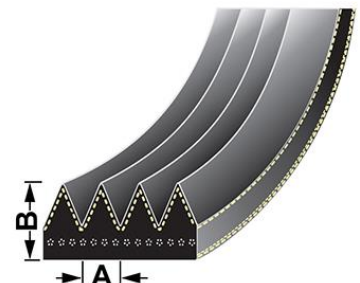

VPE6398 - Air conditioner belt

A - 1.6mm
B - 2.9mm
Length - 926mm

OE Reference
4353674M1

Applications

4707, 4708, 4709, 5611 Dyna 4, 5611 Dyna 6, 5612 Dyna 4, 5612 Dyna 6, 5613 Dyna 4, 5613 Dyna 6, 5710, 5711, 5710 SL Dyna 4, 5710 SL Dyna 6, 5711 SL Dyna 4, 5711 SL Dyna 6, 5712 SL Dyna 4, 5712 SL Dyna 6, 5713 SL Dyna 4, 5713 SL Dyna 6, 6712, 6713, 4708,