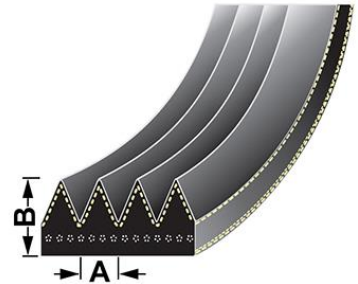

VPE6388 - Air conditioner belt

A - 1.6mm
B - 2.9mm
Length - 1149mm

OE Reference
4294242M1

Applications
5425 Tier 3, 5435 Tier 3,