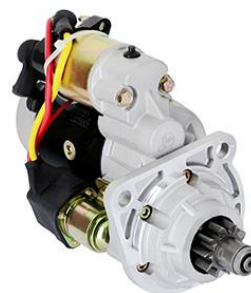

VPF6047 - Starter motor 3.2kW

OE Reference
VA205806,
V836667365,
V836673289

Applications

3625 Tier 3, 3630, 3630 Tier 3, 3630F, 3630F XTRA, 3630GE, 3630GE XTRA, 3630S, 3630S XTRA, 3630V, 3630V XTRA, 3635 Tier 3, 3640 Tier 3, 3640F, 3640F XTRA, 3640GE, 3640GE XTRA, 3640S, 3640S XTRA, 3640V, 3640V XTRA, 3645 Tier 3, 3650, 3650 Tier 3, 3650F, 3660GE XTRA,