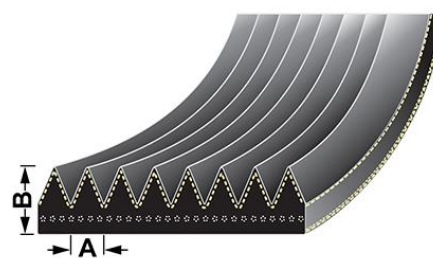

VPE6369 - Fan belt

A - 1.6mm
B - 2.9mm
Length - 1730mm

OE Reference
V685081730

Applications

8050Hi, 8150Hi, 8050, 8150, T120, T120C, T120CH, T130, T130C, T130CH, T140e, T140eC, T140eCH, T150, T150C, T150CH, T160, T160C, T160CH, T170, T170C, T170CH, T180, T190,