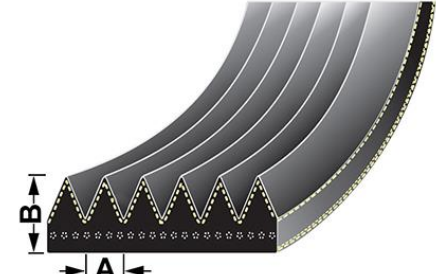

VPE6439 - Fan belt

A - 3.56mm
B - 5mm
Length - 1700mm

OE Reference
L110600

Applications
6600, 6800, 6900,