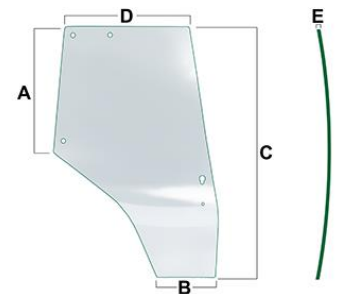

VPM7449 - RH door window

OE Reference
3825717M1

Applications
4225, 4235, 4240, 4245, 4255, 4260, 4265, 4270, 4315, 4320, 4325, 4335, 4345, 4355, 4360, 4365, 4370,