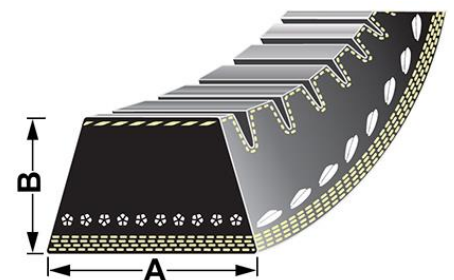

VPE6046 - Air conditioner belt

A - 13mm
B - 10mm
Length - 1170mm

OE Reference
X696623800000

Applications

4225, 4235, 4240, 4245, 4255,