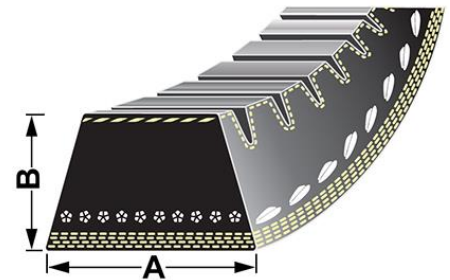

VPE6407 - Fan belt

A - 13mm
B - 10mm
Length - 1457mm

OE Reference
3671158M2

Applications
CX100 Syncro, CX105 Syncro, CX110 Syncro, CX90 Syncro, CX100 Syncro RE, CX105 Syncro RE, CX110 Syncro RE, CX90 Syncro RE, CX100 XtraShift, CX105 XtraShift, CX110 XtraShift, CX90 XtraShift, CX100 XtraShift RE, CX105 XtraShift RE, CX110 XtraShift RE, CX90 XtraShift RE,