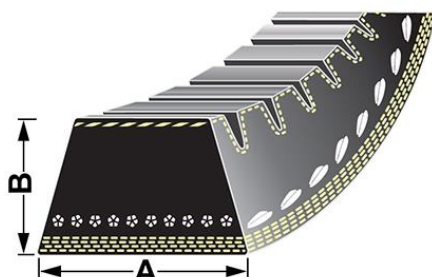

VPE6048 - Fan belt

A - 13mm
B - 10mm
Length - 1325mm

OE Reference
3674243M1

Applications
C-Max 90 RPS Tier 3, C-Max 105 Tier 2, C-Max 110 Tier 2, C-Max 75 Tier 2, C-Max 85 Tier 2, C-Max 75 Tier 3, C-Max 80 Tier 3, C-Max 90 Tier 3,