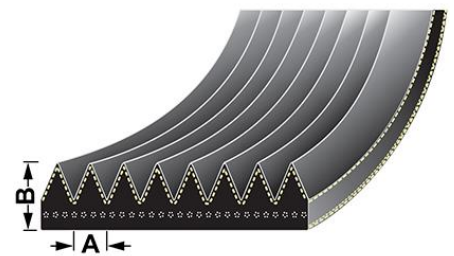

VPE6368 - Fan belt

A - 1.6mm
B - 2.9mm
Length - 1445mm

OE Reference
6518749M2

Applications

5.090D, 5.100D, 5.110D, 5-090H Tier 4, 5-100H Tier 4, 5-110H Tier 4, 5-115H Tier 4,