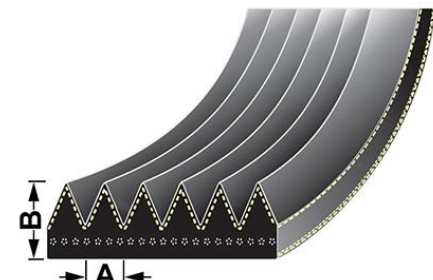

VPE6418 - Air conditioner belt

A - 1.6mm
B - 2.9mm
Length - 1936mm

OE Reference
ACV0074890

Applications

N103 H3, N103 H5, N93 H3,