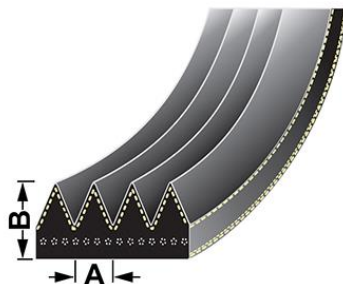

VPE6412 - Air conditioner belt

A - 1.6mm
B - 2.9mm
Length - 937mm

OE Reference
4377736M2

Applications

5608 Dyna 4, 5609 Dyna 4, 5610 Dyna 4,