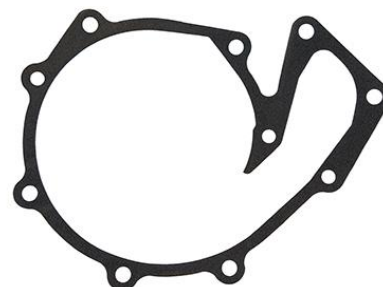

VPE2626 - Water pump gasket

OE Reference
V836864471

Applications

8050Hi, 8150Hi, 8350Hi, 8450Hi, 8950Hi, 6900, 8000, 8000LS, 8050, 8050e, 8050LS, 8100, 8100e, 8100LS, 8150, 8150e, 8150LS, 8200, 8200e, 8400, 8400e, 8450, 8450e, 8550, 8550e, 8750, 8750e, T120, T120C, T120CH, T130, T130C, T130CH, T140e, T140eC, T140eCH,