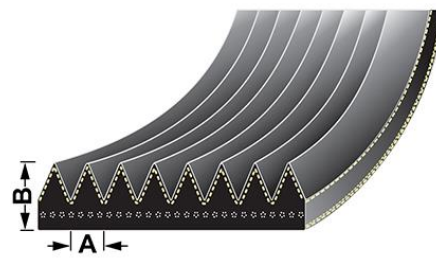

VPE6440 - Fan belt

A - 3.56mm
B - 5mm
Length - 2140mm

OE Reference
L115661

Applications
6100, 6200, 6300, 6400, 6600, 6800, 6900, 6100SE, 6200SE, 6300SE, 6400SE,