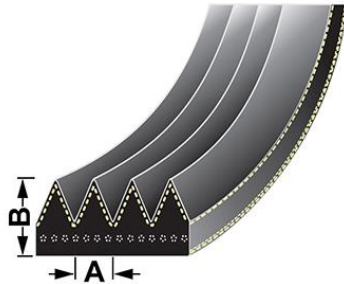

**VPE6383 - Air conditioner belt**

A - 1.6mm  
B - 2.9mm  
Length - 1044mm

**OE Reference**  
4284908M2

**Applications**  
5445 Tier 3, 5455 Tier 3, 5460 Tier 3, 6445 Tier 3, 6455 Tier 3,

**VPE6388 - Air conditioner belt**