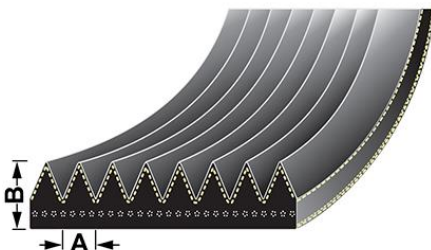

VPE6375 - Fan belt

A - 1.6mm
B - 2.9mm
Length - 1745mm

OE Reference
4273188M1

Applications
6485, 6490, 6495, 6497, 6499, 7485, 7490, 7495,